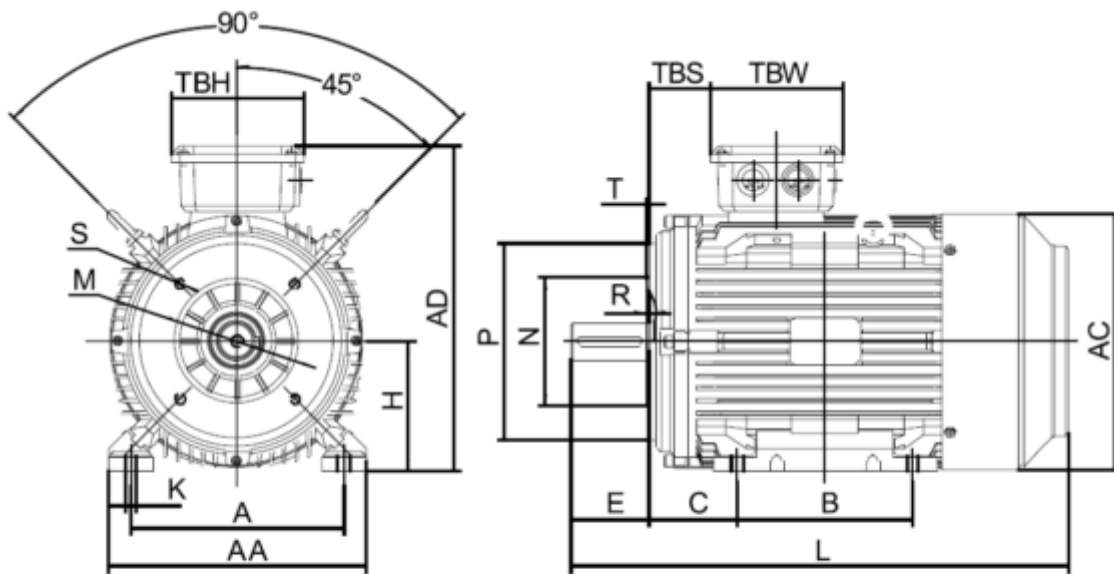

Data Sheet

Article number: 250301500426

Description: Kleedrive T3C 160L-4 15.0KW 1400 rpm
3x400/690V 50HZ IP55 B34 Eff=92,1%

Measures

A = 254	F = 12	P = 250
AA = 316	G = 37	R = 0
AC = Ø313	H = 160	S = -
AD = 404	HD = 244	T = M12
B = 254	K = Ø15	TBH = 187
C = 108	L = 650	TBS = 91
D = Ø42	M = 215	TBW = 162
E = 110	N = 180	