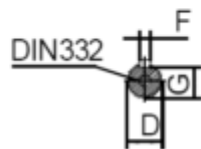

Data Sheet

Article number: 250301500426

Description: Kleedrive T3C 160L-4 15.0KW 1400 rpm
3x400/690V 50HZ IP55 B34 Eff=92,1%

Measures

A = 254	F = 12	P = 250
AA = 316	G = 37	R = 0
AC = Ø313	H = 160	S = -
AD = 404	HD = 244	T = M12
B = 254	K = Ø15	TBH = 187
C = 108	L = 650	TBS = 91
D = Ø42	M = 215	TBW = 162
E = 110	N = 180	